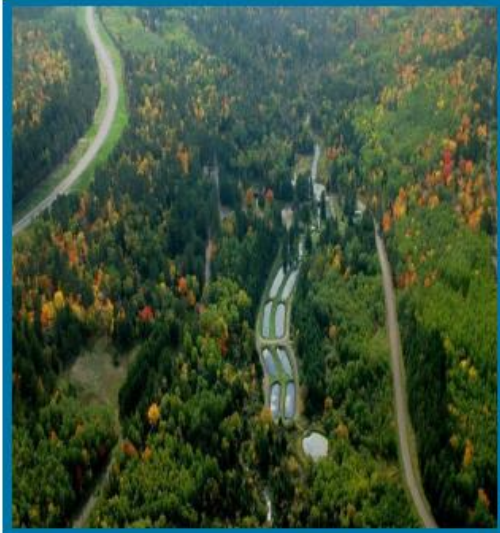

Wild Rivers TU Chapter

Stewards for 2,126 miles of cold-water trout streams in northwest Wisconsin

Conserve, Protect & Restore our Cold-water Trout Streams for Future Generations

Brule Hatchery Family Fun Day

Date: August 17th, 2024, 10:00 am to 3:00 pm

Location: Brule State Fish Hatchery

Volunteers NEEDED – WRTU Chapter will provide fly casting and fly tying for families

Brule Family Fun Day

Saturday, Aug. 17, 2024 • 10 a.m. — 3 p.m.

at the
Brule State Fish Hatchery & Brule River State Forest
13847 Hatchery Road, Brule, WI 54820

It's Free!

Participate in:

- Catch and release fishing
- Fly tying lessons
- Stream shocking demonstrations
- Casting lessons
- Nature hike
- Fish filleting demonstrations
- Kids archery lessons
- Gyo-taku t-shirt painting
- Hatchery tours
- Canoe trips on the Brule River
- And so much more!

Vehicle admission sticker will not be required the day of the event. For more information, email Angelica.Komarek@wisconsin.gov, call 715-372-4820 or stop at the hatchery office.

Brule River Sportsmen's Club -- The BRSC is holding a raffle. $10 per raffle ticket.

Proceeds go towards the Club's College & High School scholarship. For raffle prizes and how to purchase raffle tickets go to: <https://bruleriversportsmensclub.com/>